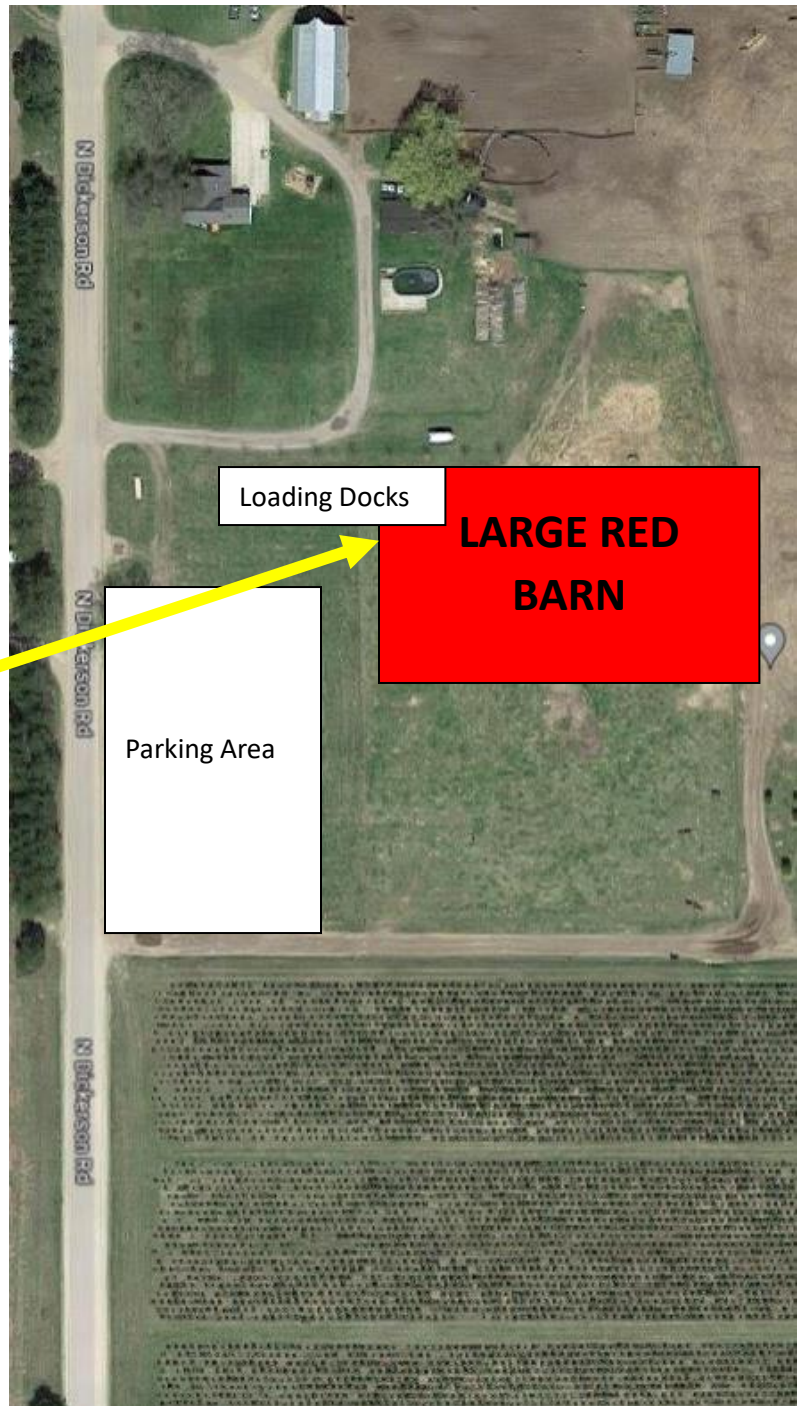

# PARKING ONSITE / OVERNIGHT

If your pickup address is 9689 W Walker Rd,

1. Turn right out of our driveway onto W Walker Rd (M-42), heading East
2. Turn left on Lucas Rd (1<sup>st</sup> road), heading North
3. Pull into the large gravel parking lot across from our loading area on the right (east) side.
4. Back into a parking space, do not block the entrances or middle of the parking yard.
5. If you are picking up the following day, return to the office at 9689 W Walker Rd to check in.

# PARKING ONSITE / OVERNIGHT

If your pickup location is 5268 N Dickerson Rd, Manton, MI 49663:

1. GO TO THE ADDRESS ABOVE, there is a large facility with 2 loading docks, Google Maps does not show the updated location
2. Park in the gravel lot, do not block the loading docks or the front of the building
3. In the morning, check into the office. It is the door immediately to the right of the loading docks.

# PARKING ONSITE / OVERNIGHT

If your pickup address is:

2458 S Green Rd

Lake City, MI 49651

1. GO TO THE PICKUP ADDRESS, Google maps may not show the updated building, it is a large greenhouse
2. Pull into the gravel lot. Park out of the way of the loading docks and side of the greenhouse for trucks to get around you
3. In the morning, check into the front office.