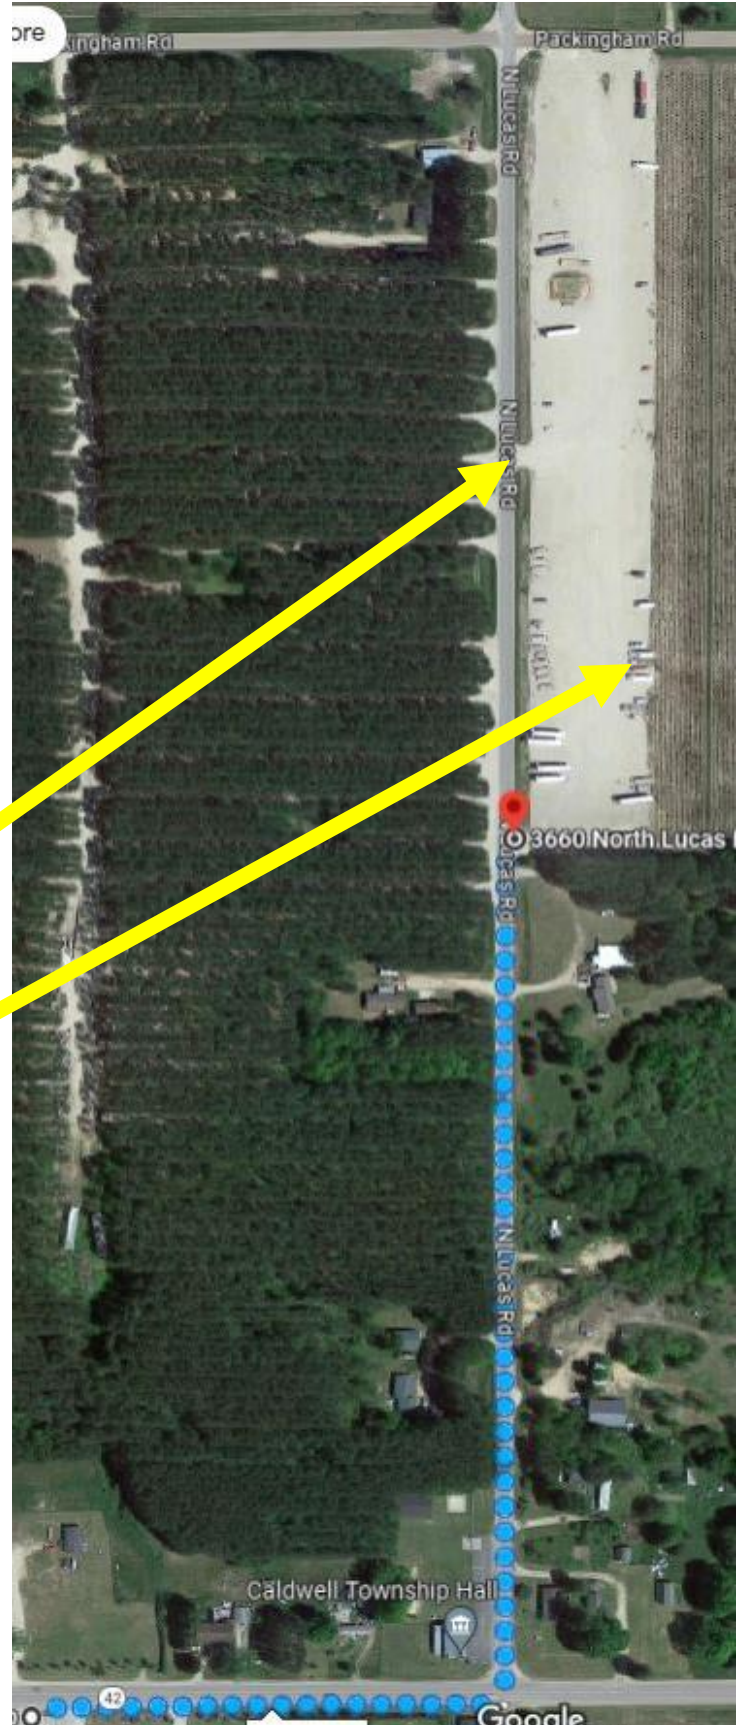

# PARKING ONSITE / OVERNIGHT

If your pickup address is 9689 W Walker Rd,

1. Turn right out of our driveway onto W Walker Rd (M-42), heading East
2. Turn left on Lucas Rd (1<sup>st</sup> road), heading North
3. Pull into the large gravel parking lot across from our loading area on the right (east) side.
4. Back into a parking space, do not block the entrances or middle of the parking yard.
5. If you are picking up the following day, return to the office at 9689 W Walker Rd to check in.

# PARKING ONSITE / OVERNIGHT

If your pickup location is 5268 N Dickerson Rd, Manton, MI 49663:

1. GO TO THE ADDRESS ABOVE, there is a large facility with 2 loading docks, Google Maps does not show the updated location
2. Park in the gravel lot, do not block the loading docks or the front of the building
3. In the morning, check into the office. It is the door immediately to the right of the loading docks.

# PARKING ONSITE / OVERNIGHT

If your pickup address is:

2458 S Green Rd

Lake City, MI 49651

1. GO TO THE PICKUP ADDRESS, Google maps may not show the updated building, it is a large greenhouse
2. Pull into the gravel lot. Park out of the way of the loading docks and side of the greenhouse for trucks to get around you
3. In the morning, check into the front office.