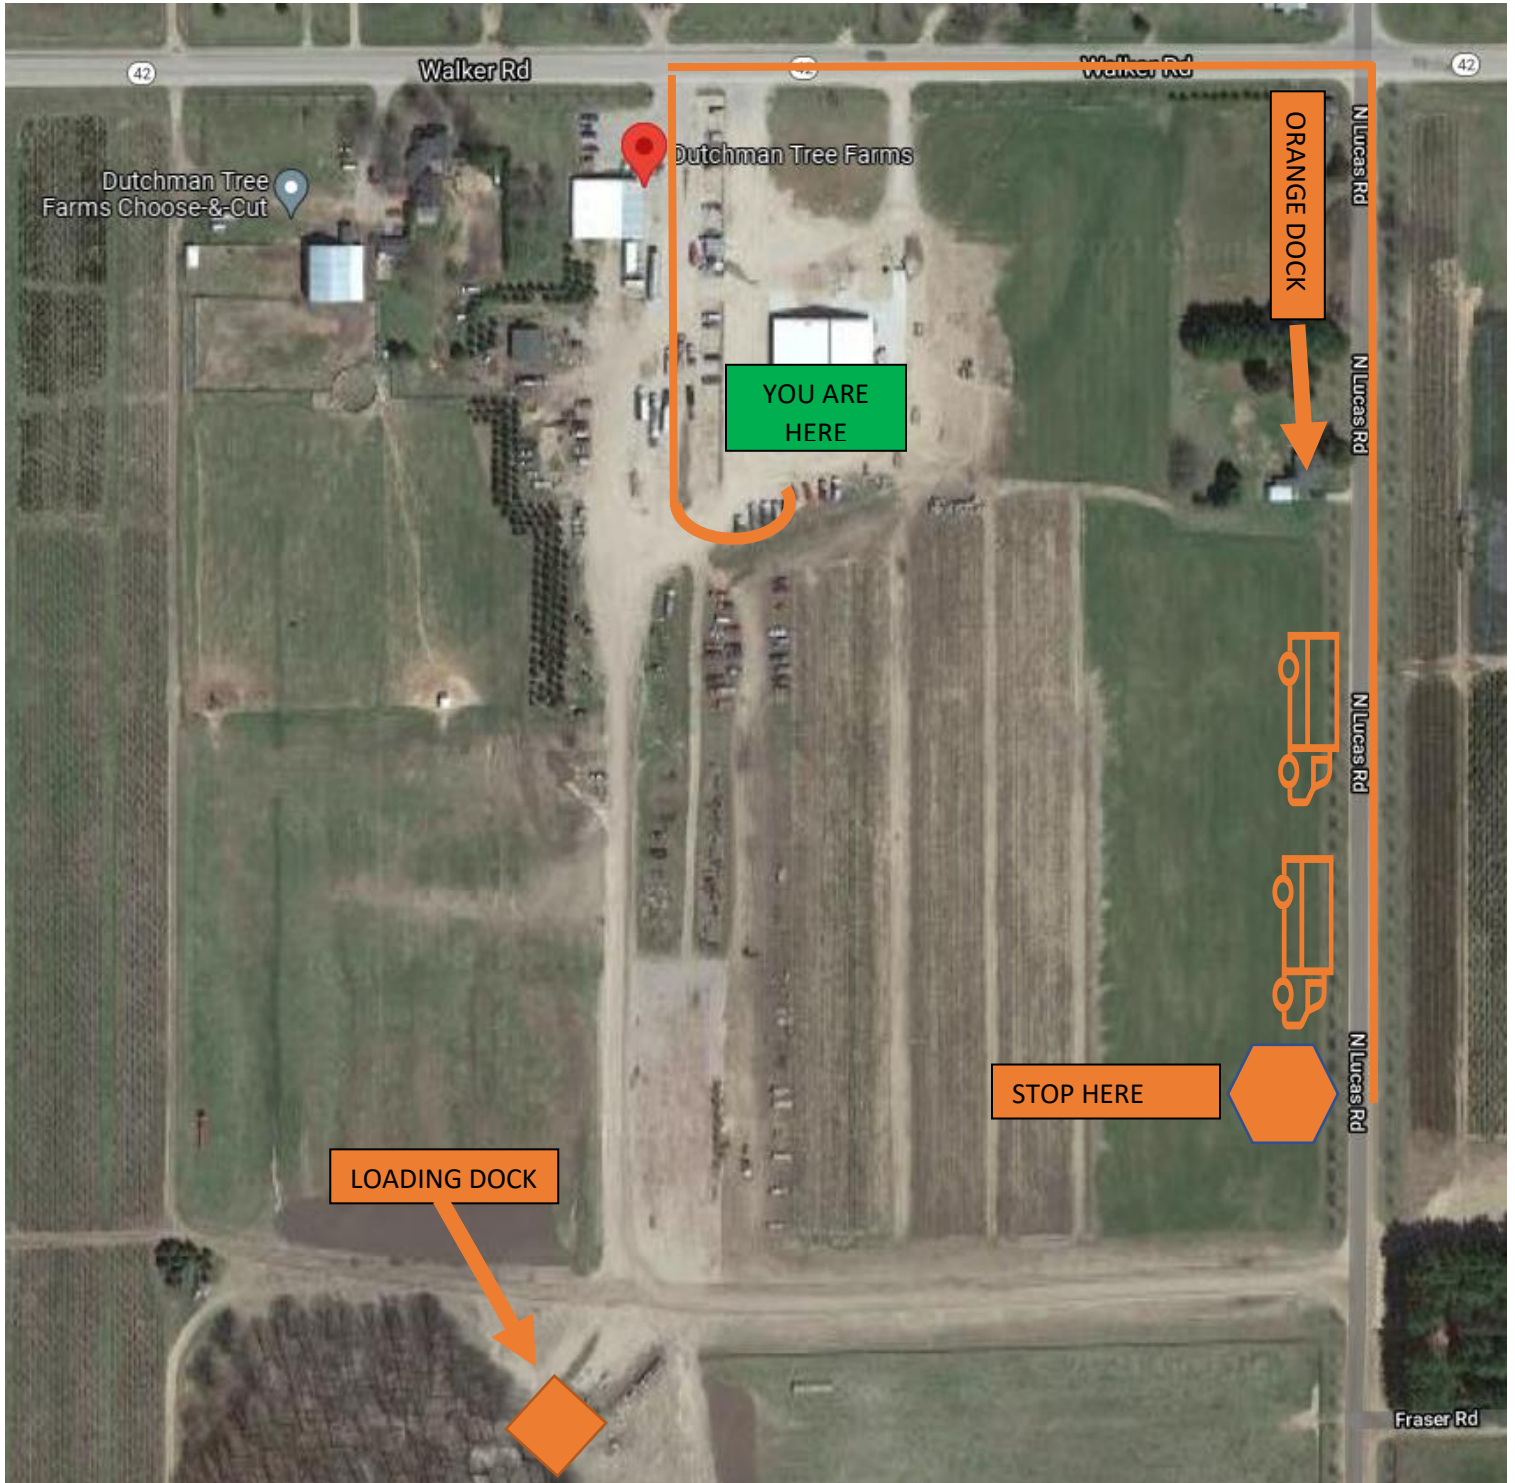

# Orange Dock

ORANGE DOCK →

## Directions:

1. Place the Truck Number we just gave you in your windshield, this is your loading priority number and will get you next in line to be loaded
  
2. If you are parked by the fence, with a RED BARN on your left:
  - a. Drive forward and turn right, all the way around the fence to face M-42 (W. Walker Rd)
  
  - b. Turn RIGHT on W. Walker Rd
  
  - c. Turn RIGHT on Lucas Rd (first road you will come to)
  
  - d. Keep to the right of the road and STOP at the sign for the ORANGE DOCK
    - i. There may be other trucks in front of you, please park behind the last truck in line.